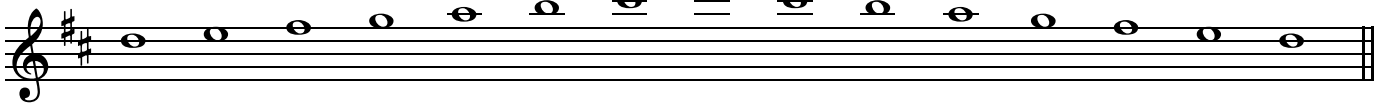

Oboe Level 1 Scales

♩ = 120

One octave Bb Major

♩ = 120

One octave G Major

a) Slur 2

b) Slur 4

c) Staccato