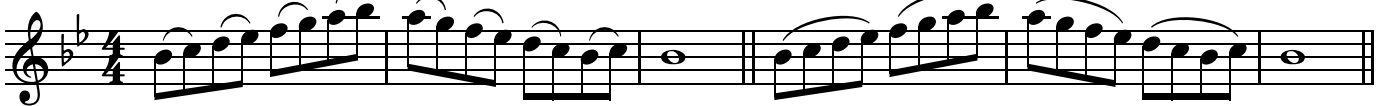

Oboe Level 1 Scales

♩ = 120

One octave Bb Major

♩ = 120

One octave G Major

a) Slur 2

b) Slur 4

c) Staccato